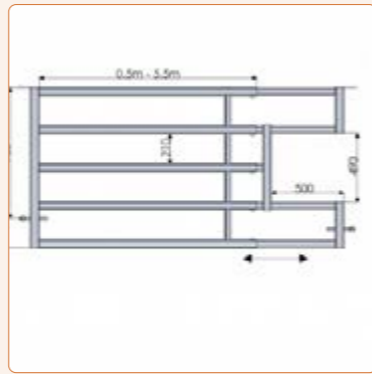

All Gates are adjustable in length ranging from 5ft to 22ft.

**5 BAR DRINKER GATE  
CONECH012**

Specially made drinker gate.

**5 BAR CREEP GATE  
CONECH013**

Specially made creep Gate.

**5 BAR MAN ESCAPE GATE  
CONECH014**