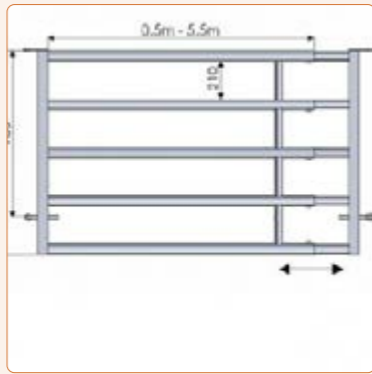

**5 BAR PANEL
EXTENDABLE GATE
CONECH011**

All Gates are adjustable in length ranging from 5ft to 22ft.