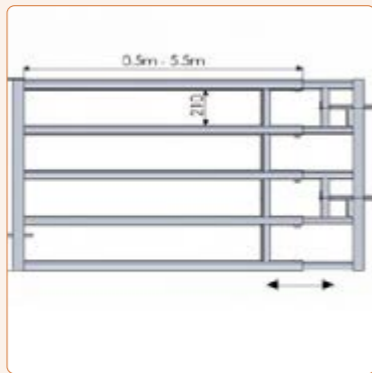

**5 BAR BACK
CONECH017**

5 bar back only.