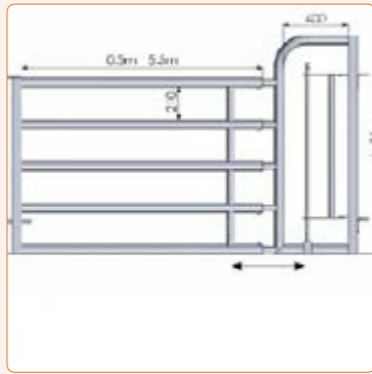

All Gates are adjustable in length ranging from 5ft to 22ft.

**5 BAR DRINKER GATE  
CONECH012**

Specially made drinker gate.

**5 BAR CREEP GATE  
CONECH013**

Specially made creep Gate.

**5 BAR MAN ESCAPE GATE  
CONECH014**