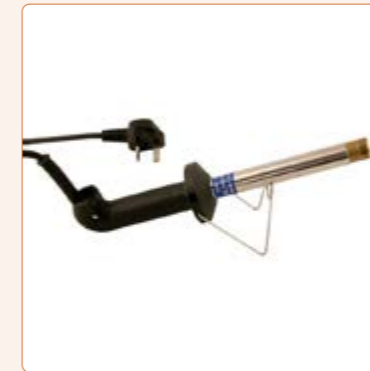

**ELECTRIC DEHORNER
CONEVN015**

Stainless steel device used in dehorning young calves.