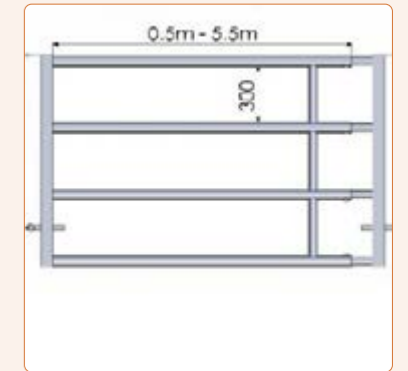

**4 BAR PANEL EXTENDABLE GATE**  
**CONECH006**  
All Gates are adjustable in length ranging from 5ft to 22ft.

**4 BAR DRINKER GATE**  
**CONECH007**  
Specially made drinker gate.

**4 BAR CREEP GATE**  
**CONECH008**  
Specially made creep gate.