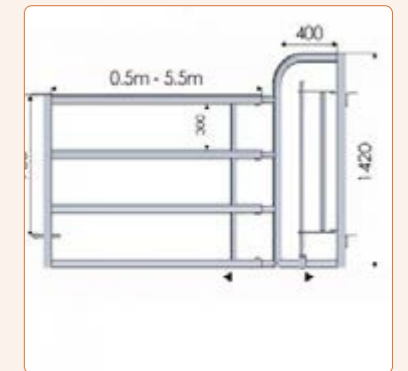

**4 BAR PANEL EXTENDABLE GATE**  
**CONECH006**  
All Gates are adjustable in length ranging from 5ft to 22ft.

**4 BAR DRINKER GATE**  
**CONECH007**  
Specially made drinker gate.

**4 BAR CREEP GATE**  
**CONECH008**  
Specially made creep gate.