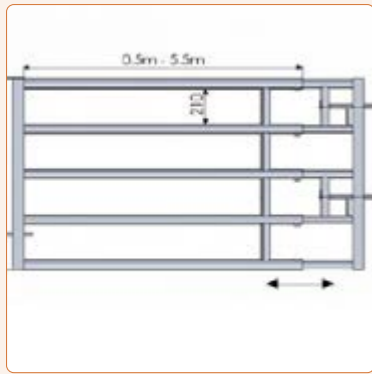

**5 BAR LATCH
EXTENDABLE GATE
CONECH010**

All Gates are adjustable in length ranging from 5ft to 22ft.