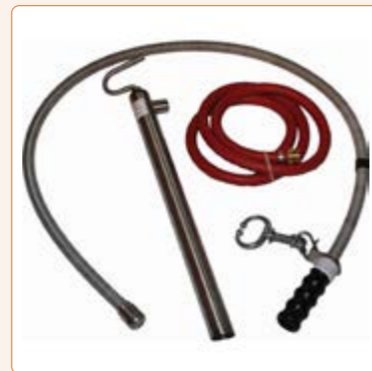

**DISPOSABLE SYRINGES**  
**CONECN051**

The disposable syringes are used to administering injections and are available in a variety of sizes.

**FLUTTER VALVE**  
**CONECN052**

Flutter valve infusion type supplied with luer lock type needle.