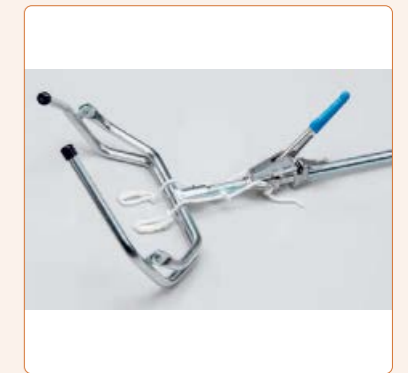

HK CALVING AID WITH MOOREPARK HEAD CONEVN002
HK Calving aid is supplied with a galvanised steel two piece 1800mm shaft and a pair of ropes. The 2020 ratchet allows for alternate or straight pulls and simple release.