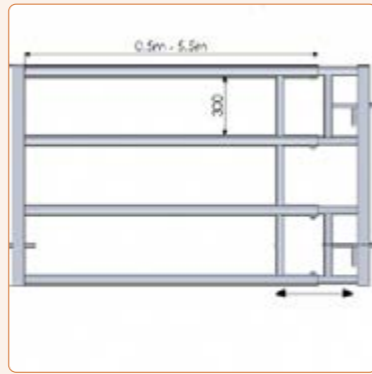

**4 BAR BACK
CONECH015**

4 bar back only.