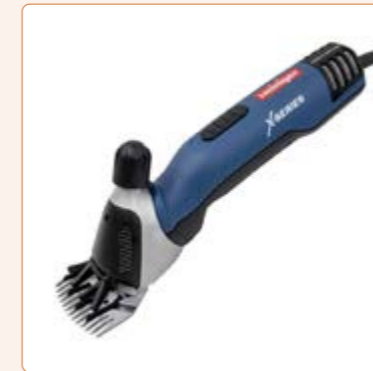

HEINIGER XPRT
CONESN015

Slimline, lightweight, durable clipper.